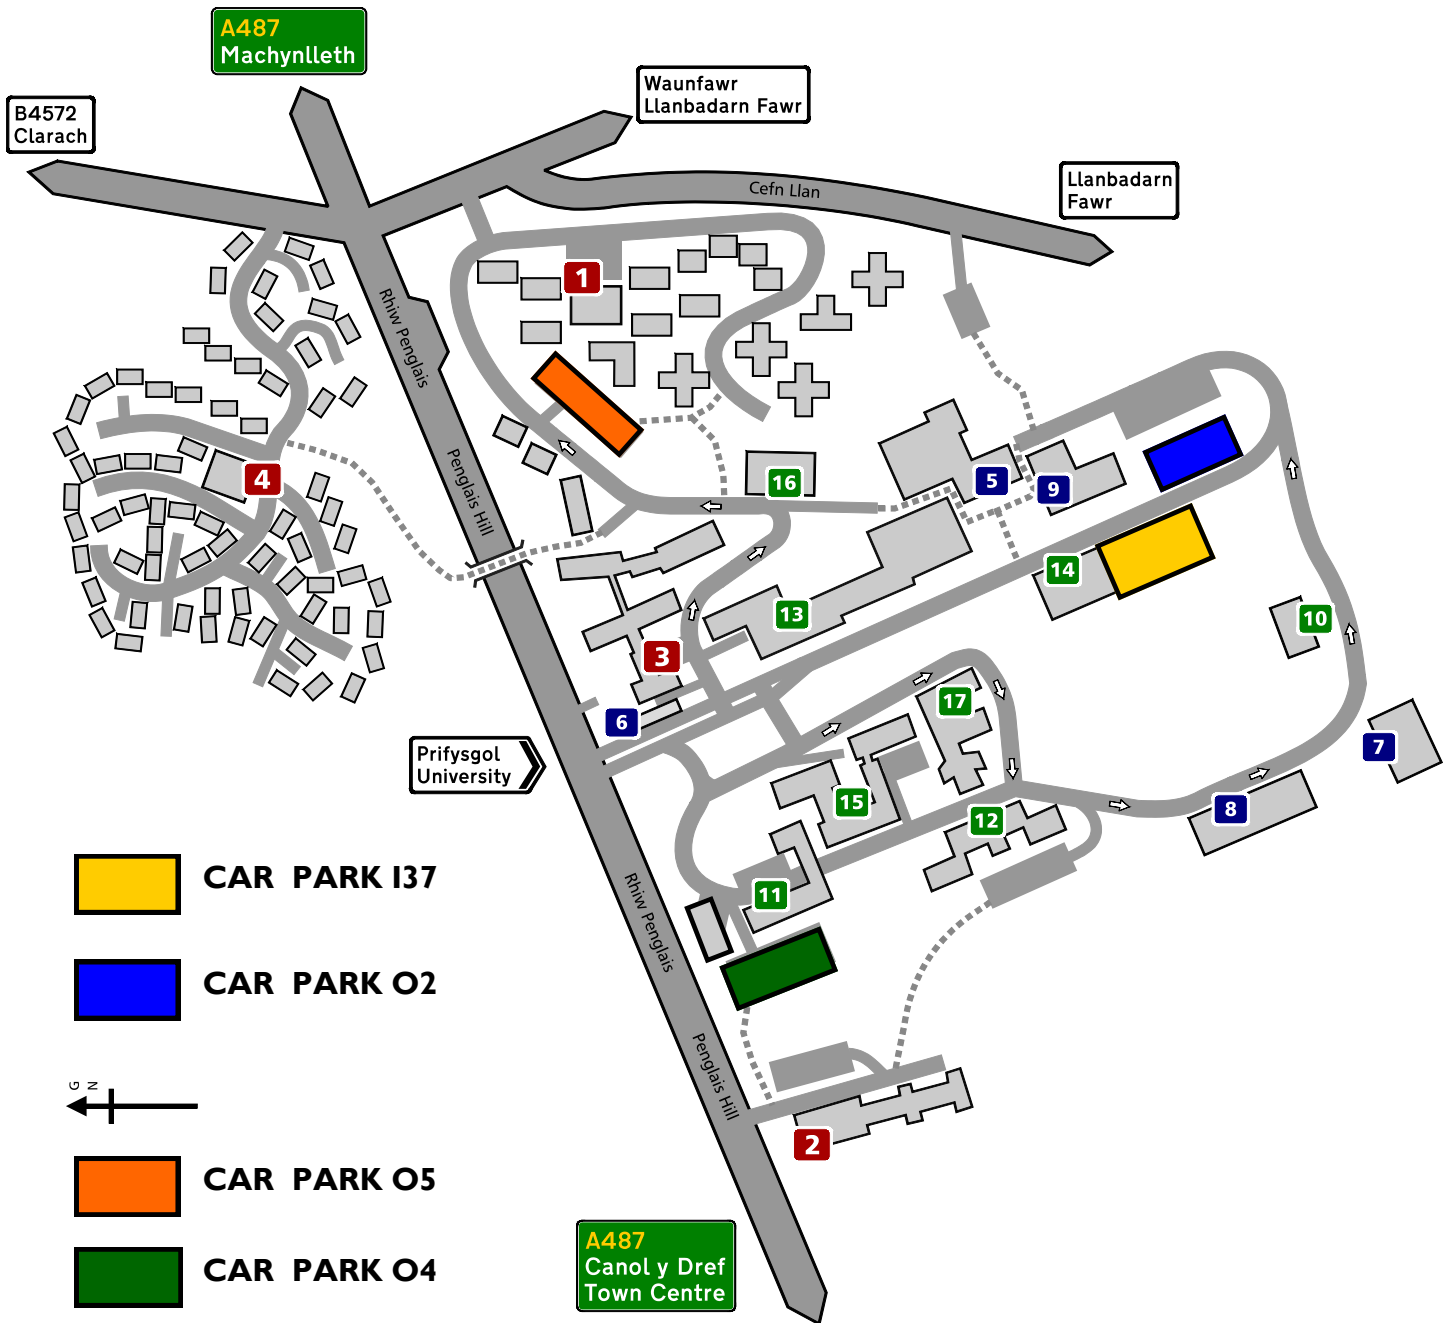

Llety ac Ystafelloedd Cyfarfod Residences & Meeting Rooms

1. Cwrt Mawr, Rosser & Trefloyne
2. Pantycelyn
3. Penbryn
4. Pentre Jane Morgan

Adnoddau'r Campws Campus Facilities

5. Arts Centre	<i>Canolfan y Celfyddydau</i>
6. Campus Reception	<i>Derbynfa'r Campws</i>
7. Sports Cage	<i>Cawell Chwaraeon</i>
8. Sports Centre	<i>Canolfan Chwaraeon</i>
9. Students' Union	<i>Undeb y Myfyrwyr</i>

Adeiladau Academaidd Academic Buildings

10. Carwyn James
11. Cledwyn
12. Edward Llwyd
13. Hugh Owen
14. International Politics / *Gwleidyddiaeth Rhynglwadol*
15. Llandinam
16. Parry Williams
17. Physical Sciences / *Gwyddorau Ffisegol*
18. Visualisation Centre